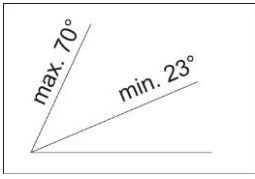

***Details for standard flashing
for in-roof collector topSol 22***

Details for standard flashing for in-roof collector topSol 22

Range of application of the flashing:

Detail lower sheet

Detail top sheet

Number of collectors	Length L mm
2	2108
3	3166
4	4224
5	5282
6	6340
7	7398
8	8456
9	9514
10	10572

Detail side sheet