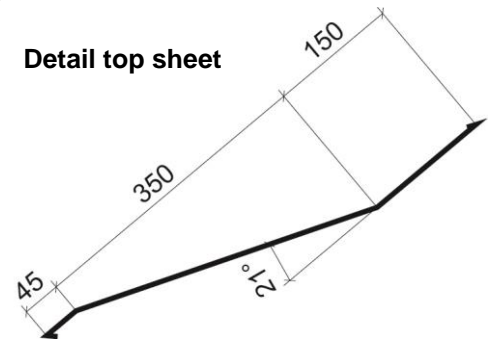

***Details for standard flashing
for in-roof collector topSol 22***

Details for standard flashing for in-roof collector topSol 22

Range of application of the flashing:

Detail lower sheet

Detail top sheet

Number of collectors	Length L mm
2	2108
3	3166
4	4224
5	5282
6	6340
7	7398
8	8456
9	9514
10	10572

Detail side sheet