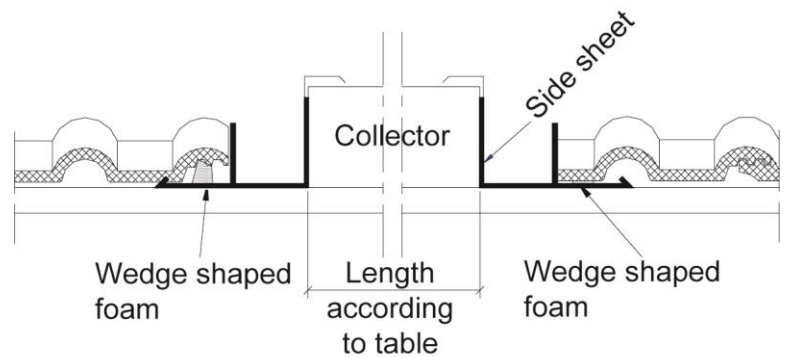

***Details for standard flashing
for in-roof collector topSol 22***

Details for standard flashing for in-roof collector topSol 22

Range of application of the flashing:

Detail lower sheet

Detail top sheet

Number of collectors	Length L mm
2	2108
3	3166
4	4224
5	5282
6	6340
7	7398
8	8456
9	9514
10	10572

Detail side sheet