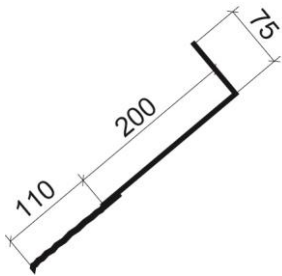

***Details for standard flashing
for in-roof collector topSol 22***

Details for standard flashing for in-roof collector topSol 22

Range of application of the flashing:

Detail lower sheet

Detail top sheet

Number of collectors	Length L mm
2	2108
3	3166
4	4224
5	5282
6	6340
7	7398
8	8456
9	9514
10	10572

Detail side sheet