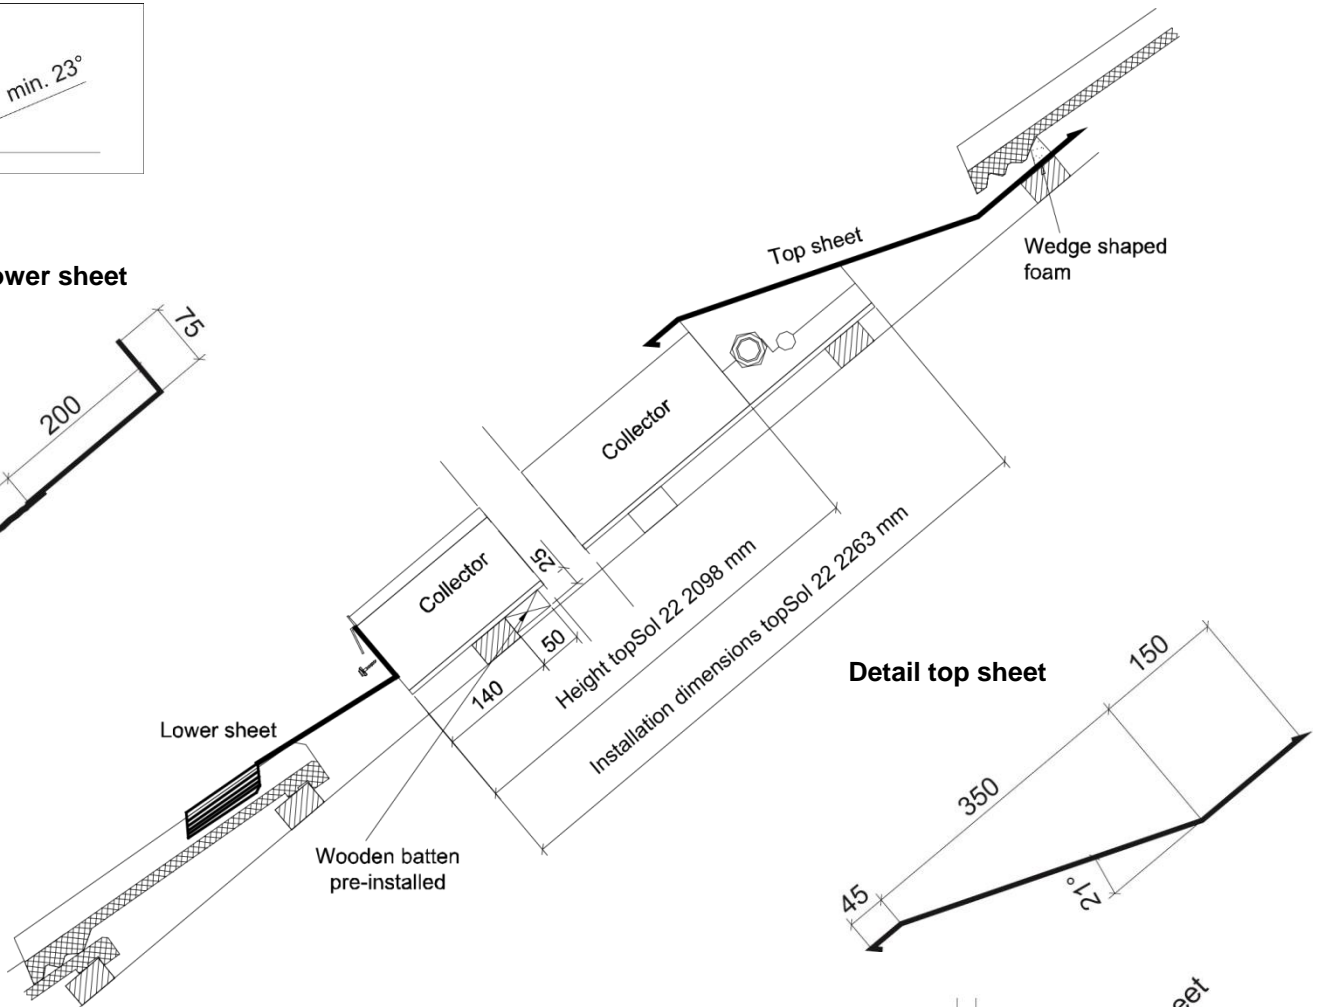

***Details for standard flashing
for in-roof collector topSol 22***

Details for standard flashing for in-roof collector topSol 22

Range of application of the flashing:

Detail lower sheet

Detail top sheet

Number of collectors	Length L mm
2	2108
3	3166
4	4224
5	5282
6	6340
7	7398
8	8456
9	9514
10	10572

Detail side sheet