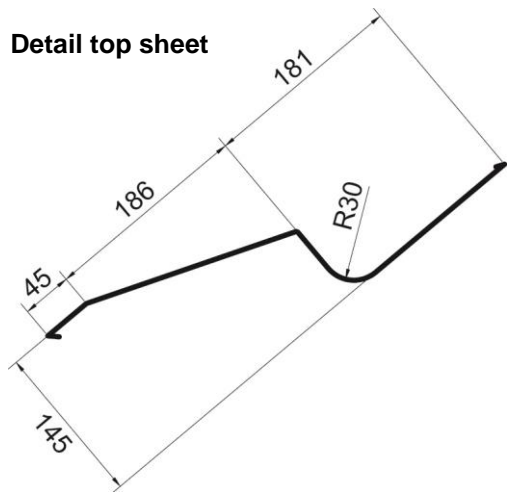

***Details of flashing COPPI
for topSol 22 / topSol 22M***

Details of flashing COPPI for topSol 22 / topSol 22M

Range of application of the flashing:

Detail lower sheet

Detail top sheet

Detail side sheet

Number of collectors	Length L [mm]
2	2108
3	3166
4	4224
5	5282
6	6340
7	7398
8	8456
9	9514
10	10572