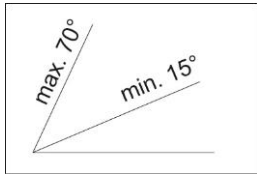

***Details of flashing COPPI
for topSol 22 / topSol 22M***

Details of flashing COPPI for topSol 22 / topSol 22M

Range of application of the flashing:

Detail lower sheet

Detail top sheet

Detail side sheet

Number of collectors	Length L [mm]
2	2108
3	3166
4	4224
5	5282
6	6340
7	7398
8	8456
9	9514
10	10572