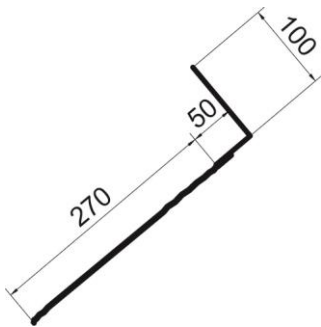

***Details of flashing COPPI
for topSol 22 / topSol 22M***

Details of flashing COPPI for topSol 22 / topSol 22M

Range of application of the flashing:

Detail lower sheet

Detail top sheet

Detail side sheet

Number of collectors	Length L [mm]
2	2108
3	3166
4	4224
5	5282
6	6340
7	7398
8	8456
9	9514
10	10572