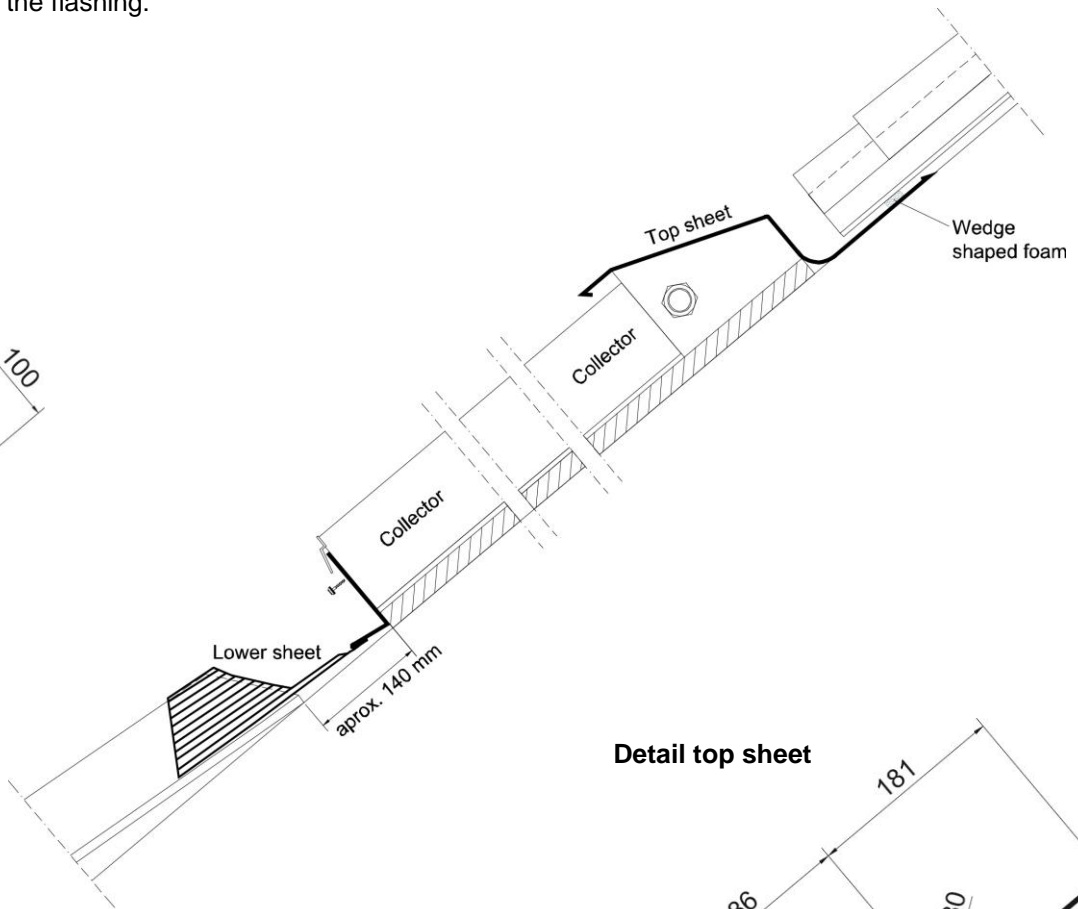

***Details of flashing COPPI
for topSol 22 / topSol 22M***

Details of flashing COPPI for topSol 22 / topSol 22M

Range of application of the flashing:

Detail lower sheet

Detail top sheet

Detail side sheet

Number of collectors	Length L [mm]
2	2108
3	3166
4	4224
5	5282
6	6340
7	7398
8	8456
9	9514
10	10572