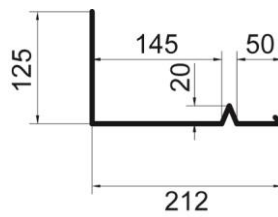

***Details of flashing COPPI
for topSol 22 / topSol 22M***

Details of flashing COPPI for topSol 22 / topSol 22M

Range of application of the flashing:

Detail lower sheet

Detail top sheet

Detail side sheet

Number of collectors	Length L [mm]
2	2108
3	3166
4	4224
5	5282
6	6340
7	7398
8	8456
9	9514
10	10572